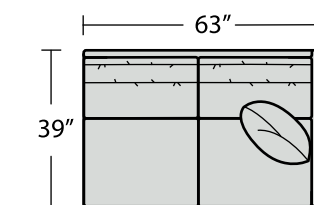

99w 39d 37h  
 Inside: 86w 22d 18h  
 Standard With Two 21"  
 Throw Pillows

**Standards:**

Arm Height: 28 Seat Height: 19  
 Loose Pillow Back

**6904-33  
 Wyeth Left Arm Corner Sofa**

101w 39d 36h  
 Inside: 77w 22d 15h  
 Standard With Two 21" Throw Pillows

**6904-13  
 Wyeth Left Arm Loveseat**

63w 39d 36h  
 Inside: 56w 22d 15h  
 Standard With One 21" Throw Pillow

**6904-31  
 Wyeth Left Arm Sofa**

91w 39d 36h  
 Inside: 85w 22d 15h  
 Standard With One 21" Throw Pillow

**6904-34  
 Wyeth Right Arm Corner Sofa**

101w 39d 36h  
 Inside: 77w 22d 15h  
 Standard With Two 21" Throw Pillows

**6904-14  
 Wyeth Right Arm Loveseat**

63w 39d 36h  
 Inside: 56w 22d 15h  
 Standard With One 21" Throw Pillow