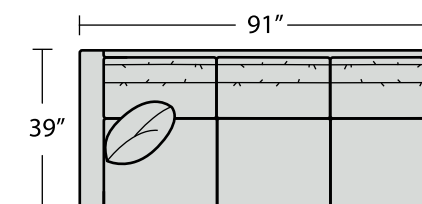

99w 39d 37h  
 Inside: 86w 22d 18h  
 Standard With Two 21"  
 Throw Pillows

**Standards:**

Arm Height: 28 Seat Height: 19  
 Loose Pillow Back

**6904-33  
 Wyeth Left Arm Corner Sofa**

101w 39d 36h  
 Inside: 77w 22d 15h  
 Standard With Two 21" Throw Pillows

**6904-13  
 Wyeth Left Arm Loveseat**

63w 39d 36h  
 Inside: 56w 22d 15h  
 Standard With One 21" Throw Pillow

**6904-31  
 Wyeth Left Arm Sofa**

91w 39d 36h  
 Inside: 85w 22d 15h  
 Standard With One 21" Throw Pillow