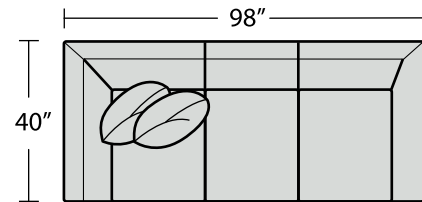

**7003-33 Gathering
Left Arm Corner Sofa**

98w 40D 30H
Inside: 70w 24D 9H
Standard With Two 21" Throw Pillows