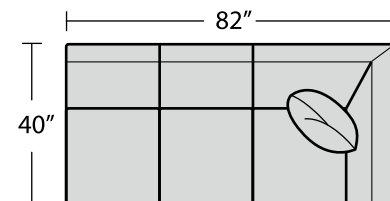

**7003-32 Gathering
Right Arm Sofa**

82w 40D 30H
Inside: 69w 24D 9H
Standard With One 21" Throw Pillow