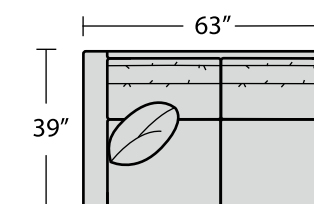

99w 39d 37h  
 Inside: 86w 22d 18h  
 Standard With Two 21"  
 Throw Pillows

**Standards:**

Arm Height: 28 Seat Height: 19  
 Loose Pillow Back

**6904-33  
 Wyeth Left Arm Corner Sofa**

101w 39d 36h  
 Inside: 77w 22d 15h  
 Standard With Two 21" Throw Pillows

**6904-13  
 Wyeth Left Arm Loveseat**

63w 39d 36h  
 Inside: 56w 22d 15h  
 Standard With One 21" Throw Pillow

**6904-31  
 Wyeth Left Arm Sofa**

91w 39d 36h  
 Inside: 85w 22d 15h  
 Standard With One 21" Throw Pillow