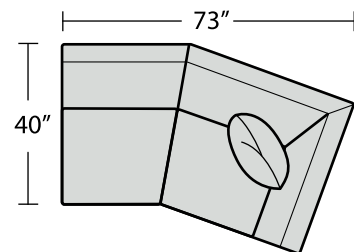

**7003-36 Gathering
Right Arm Angle Loveseat**

73w 40D 30H
Inside: 52w 23D 9H
Standard With One 21" Throw Pillow