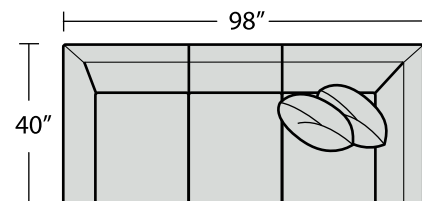

**7003-34 Gathering
Right Arm Corner Sofa**

98w 40D 30H
Inside: 70w 24D 9H
Standard With Two 21" Throw Pillows