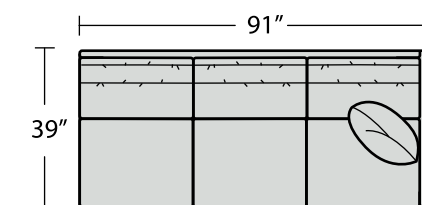

99w 39d 37h  
 Inside: 86w 22d 18h  
 Standard With Two 21"  
 Throw Pillows

**Standards:**

Arm Height: 28 Seat Height: 19  
 Loose Pillow Back

**6904-33  
 Wyeth Left Arm Corner Sofa**

101w 39d 36h  
 Inside: 77w 22d 15h  
 Standard With Two 21" Throw Pillows

**6904-13  
 Wyeth Left Arm Loveseat**

63w 39d 36h  
 Inside: 56w 22d 15h  
 Standard With One 21" Throw Pillow

**6904-31  
 Wyeth Left Arm Sofa**

91w 39d 36h  
 Inside: 85w 22d 15h  
 Standard With One 21" Throw Pillow

**6904-34  
 Wyeth Right Arm Corner Sofa**

101w 39d 36h  
 Inside: 77w 22d 15h  
 Standard With Two 21" Throw Pillows

**6904-14  
 Wyeth Right Arm Loveseat**

63w 39d 36h  
 Inside: 56w 22d 15h  
 Standard With One 21" Throw Pillow