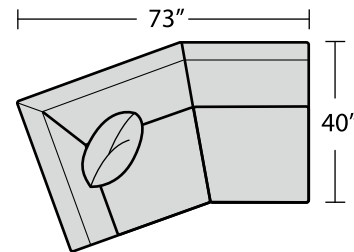

**7003-35 Gathering
Left Arm Angle Loveseat**

73w 40D 30H
Inside: 52w 23D 9H
Standard With One 21" Throw Pillow