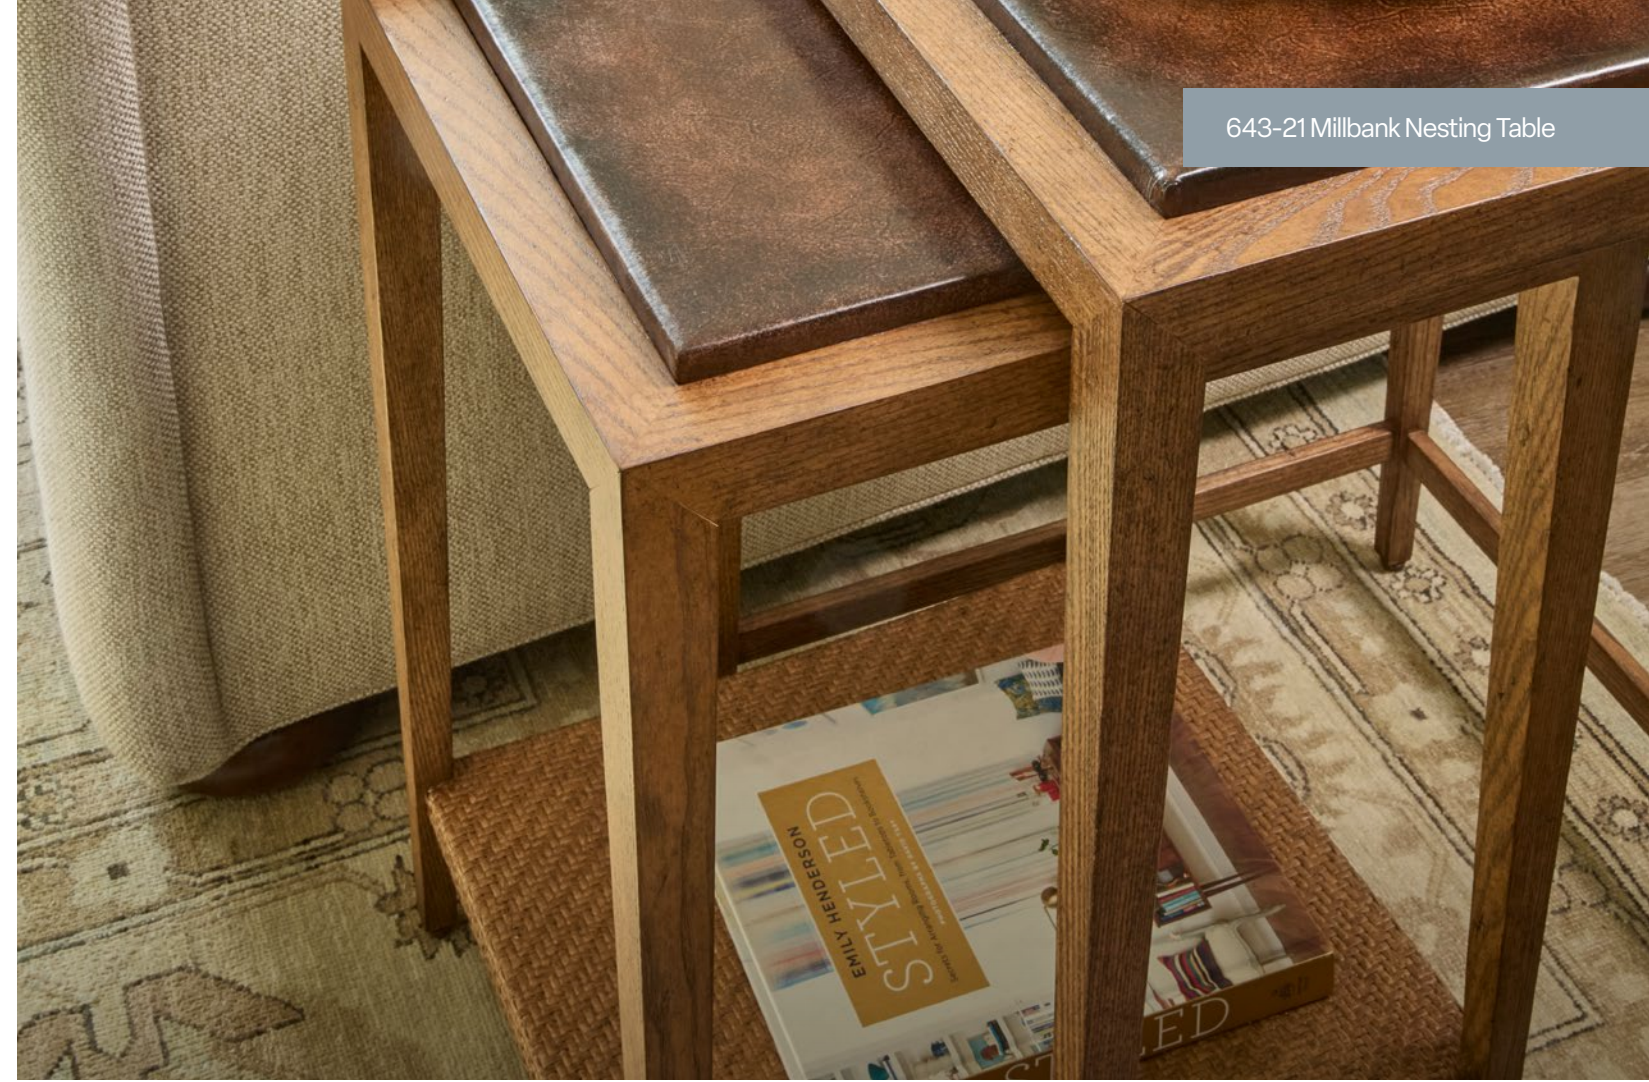

643-21 Millbank Nesting Table