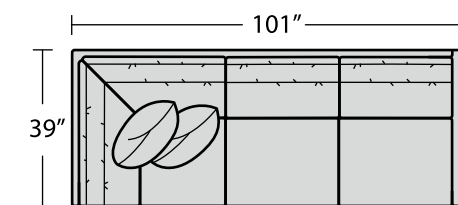

99w 39d 37h  
 Inside: 86w 22d 18h  
 Standard With Two 21"  
 Throw Pillows

**Standards:**

Arm Height: 28 Seat Height: 19  
 Loose Pillow Back

**6904-33  
 Wyeth Left Arm Corner Sofa**

101w 39d 36h  
 Inside: 77w 22d 15h  
 Standard With Two 21" Throw Pillows

**6904-13  
 Wyeth Left Arm Loveseat**

63w 39d 36h  
 Inside: 56w 22d 15h  
 Standard With One 21" Throw Pillow

**6904-31  
 Wyeth Left Arm Sofa**

91w 39d 36h  
 Inside: 85w 22d 15h  
 Standard With One 21" Throw Pillow