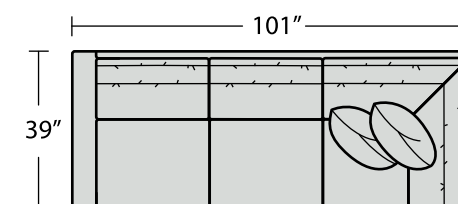

**7003-32 Gathering  
Right Arm Sofa**

82w 40D 30H  
Inside: 69w 24D 9H  
Standard With One 21" Throw Pillow

6904 Wyeth Series Sectional  
 753-21 Travers Spot Table  
 403-13 Vienna Cocktail Table

**6904-05  
 Wyeth Sofa**

99w 39d 37h  
 Inside: 86w 22d 18h  
 Standard With Two 21"  
 Throw Pillows

**Standards:**

Arm Height: 28 Seat Height: 19  
 Loose Pillow Back

**6904-33  
 Wyeth Left Arm Corner Sofa**

101w 39d 36h  
 Inside: 77w 22d 15h  
 Standard With Two 21" Throw Pillows