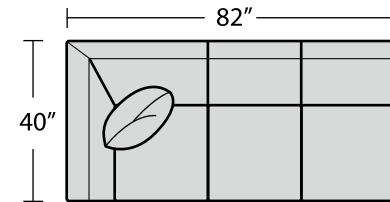

**7003-31 Gathering
Left Arm Sofa**

82w 40D 30H
Inside: 69w 24D 9H
Standard With One 21" Throw Pillow